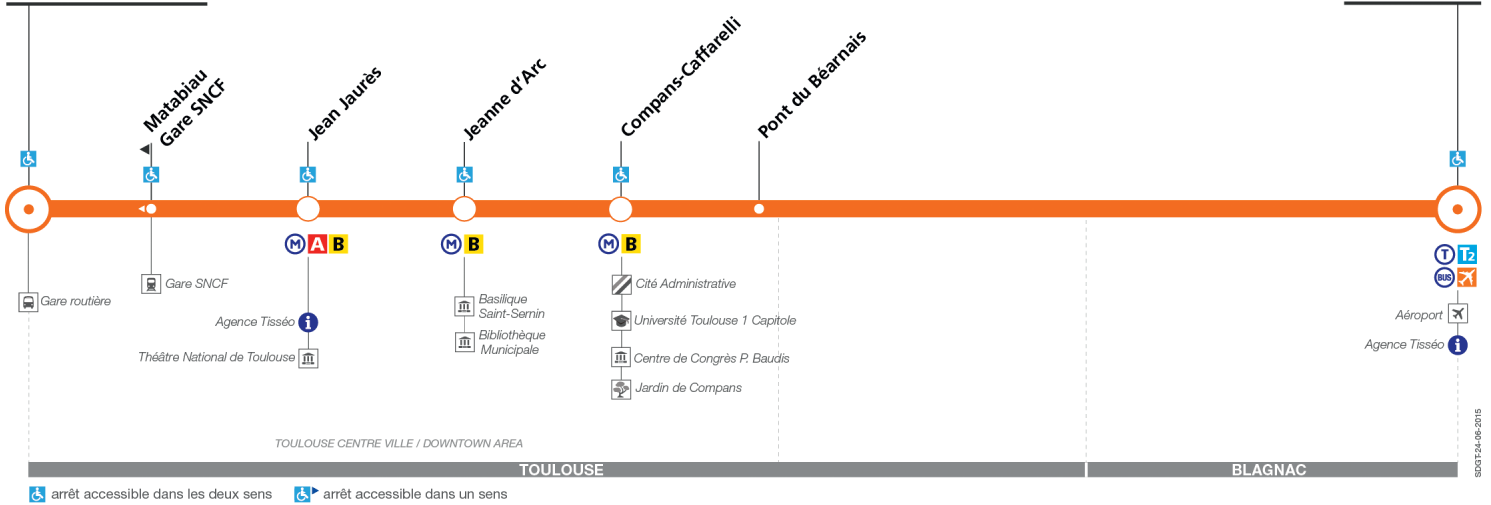

**Tarifs Navette Aéroport
+ réseau métro tram bus
Airport Shuttle
+ underground tram bus fares**

du 31 août 2015 au 28 août 2016
from August 31st 2015 to August 28th 2016

Gare Routière

Aéroport

Tickets sans carte Pastel/Tisséo Without Pastel/Tisséo card	Tarif Fare
1 déplacement aéroport¹ <i>Single airport ticket¹</i>	8,00 € à partir du / from 02/05/15
2 déplacements aéroport 1 personne¹ <i>2 airport trips by person¹</i>	15,00 € à partir du / from 02/05/15
6 déplacements aéroport¹ <i>6 airport trips¹</i>	35,00 € à partir du / from 02/05/15

Titres sur carte Pastel/Tisséo With Pastel/Tisséo card	Tarif Fare
7 jours aéroport³ <i>7 days airport Pass³</i>	18,80 € à partir du / from 02/05/15
31 jours aéroport³ <i>31 days airport Pass³</i>	56,40 € à partir du / from 02/05/15
Annuel Activéo aéroport (comptant)³ <i>Activéo Annual airport Pass (cash)³</i>	564,00 € à partir du / from 02/05/15
Annuel Activéo aéroport (mensualisé)³ <i>Activéo Annual airport Pass (monthly debit)³</i>	47,00 €/mois/month à partir du / from 02/05/15

Transport et Tourisme Travel and Tourism	Tarif Fare
Pass Tourisme 24 heures⁴ / 24 hours Pass Tourisme⁴	19,50 €
Pass Tourisme 48 heures⁴ / 48 hours Pass Tourisme⁴	26,50 €
Pass Tourisme 72 heures⁴ / 72 hours Pass Tourisme⁴	33,50 €

AGENCES TISSEO - TISSEO AGENCIES

- Aéroport
- Arènes
- Balma - Gramont
- Basso Cambo
- Jean Jaurès
- Marengo - SNCF

Où les acheter Sales outlets
Navette Aéroport / DAT² / Agences Tisséo / Gare Routière Pierre Sépard <i>Airport Shuttle / ATD² / Tisséo Agencies / Pierre Sépard coach station</i>
DAT² / Agences Tisséo / Gare Routière Pierre Sépard <i>ATD² / Tisséo Agencies / Pierre Sépard coach station</i>
DAT² / Agences Tisséo / Gare Routière Pierre Sépard <i>ATD² / Tisséo Agencies / Pierre Sépard coach station</i>

Où les acheter Sales outlets
DAT² / Bornes de rechargement / Agences Tisséo / Gare Routière Pierre Sépard <i>ATD² / Reload terminals / Tisséo Agencies / Pierre Sépard coach station</i>
DAT² / Bornes de rechargement / Agences Tisséo / Gare Routière Pierre Sépard <i>ATD² / Reload terminals / Tisséo Agencies / Pierre Sépard coach station</i>
Agences Tisséo <i>Tisséo Agencies</i>
Agences Tisséo <i>Tisséo Agencies</i>

Où les acheter Sales outlets
Agences Tisséo / Office de tourisme <i>Tisséo Agencies / Tourist office</i>